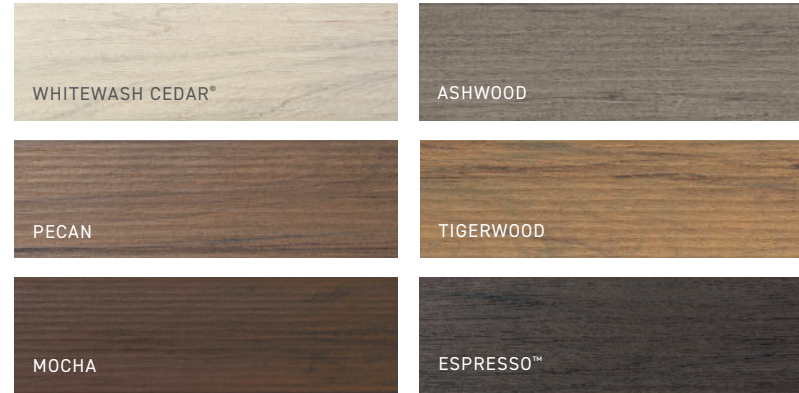

**TimberTech**

ADVANCED PVC

BY AZEK

VINTAGE COLLECTION®

LANDMARK COLLECTION™

HARVEST COLLECTION®

PORCH COLLECTION

**TimberTech**

COMPOSITE

BY AZEK

LEGACY COLLECTION

RESERVE COLLECTION

TERRAIN+ COLLECTION™

TERRAIN COLLECTION®

PRIME+ COLLECTION®

PREMIER COLLECTION\*