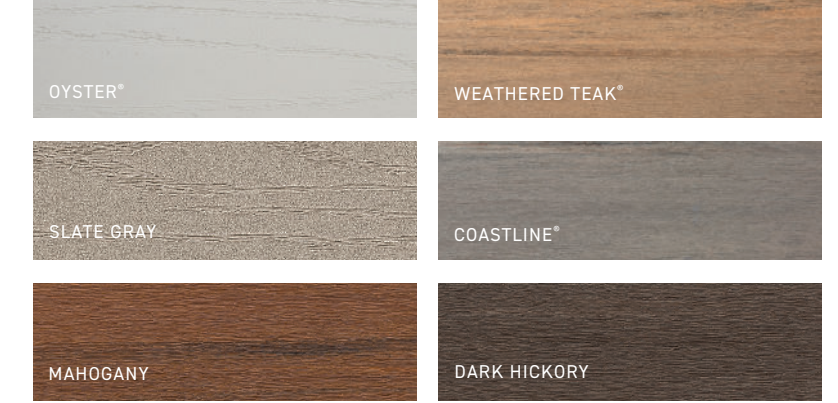

**TimberTech**

ADVANCED PVC

BY AZEK

VINTAGE COLLECTION®

LANDMARK COLLECTION™

HARVEST COLLECTION®

PORCH COLLECTION

**TimberTech**

COMPOSITE

BY AZEK

LEGACY COLLECTION

RESERVE COLLECTION

TERRAIN+ COLLECTION™

TERRAIN COLLECTION®

PRIME+ COLLECTION®

PREMIER COLLECTION\*